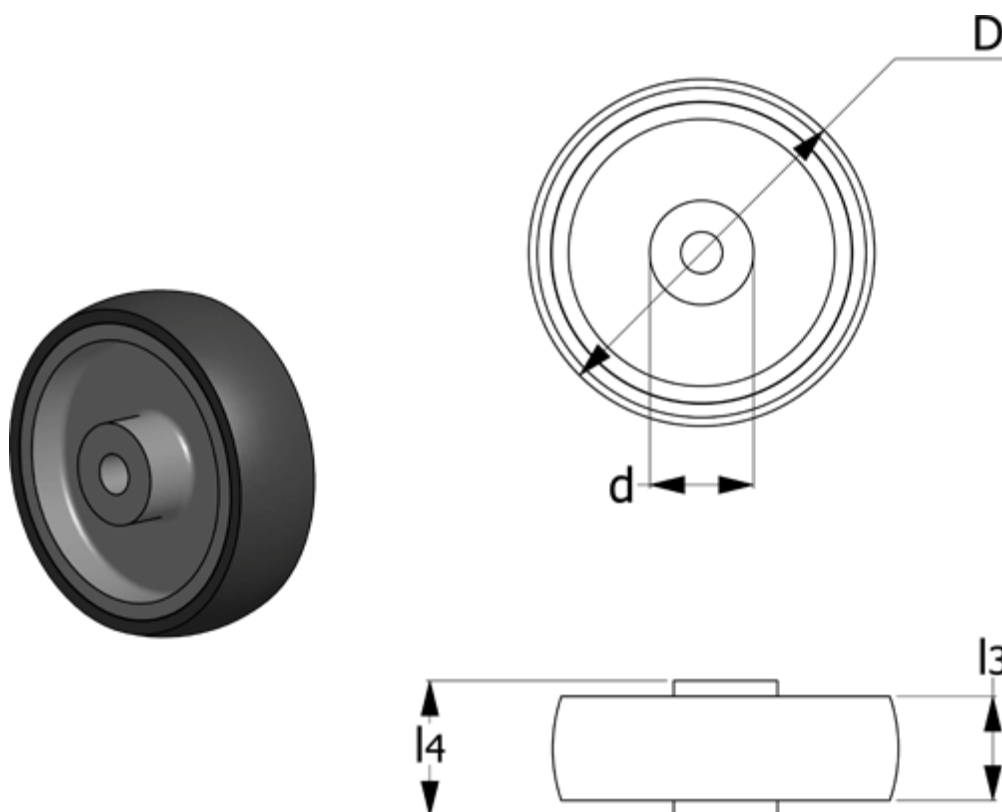

Data Sheet

Article number: 2314452506

Description: E+G Thermoplastic wheel 452506
RE.G1-100-RBL loose

Measures

Code = 452506
d = 12
D = 100
Dynamic load (N) = 1000
g = 120
l3 = 30
l4 = 44
Max static load (N) = 1500

Rolling resistance (N) = 1000
Type = RE.G1-100-RBL